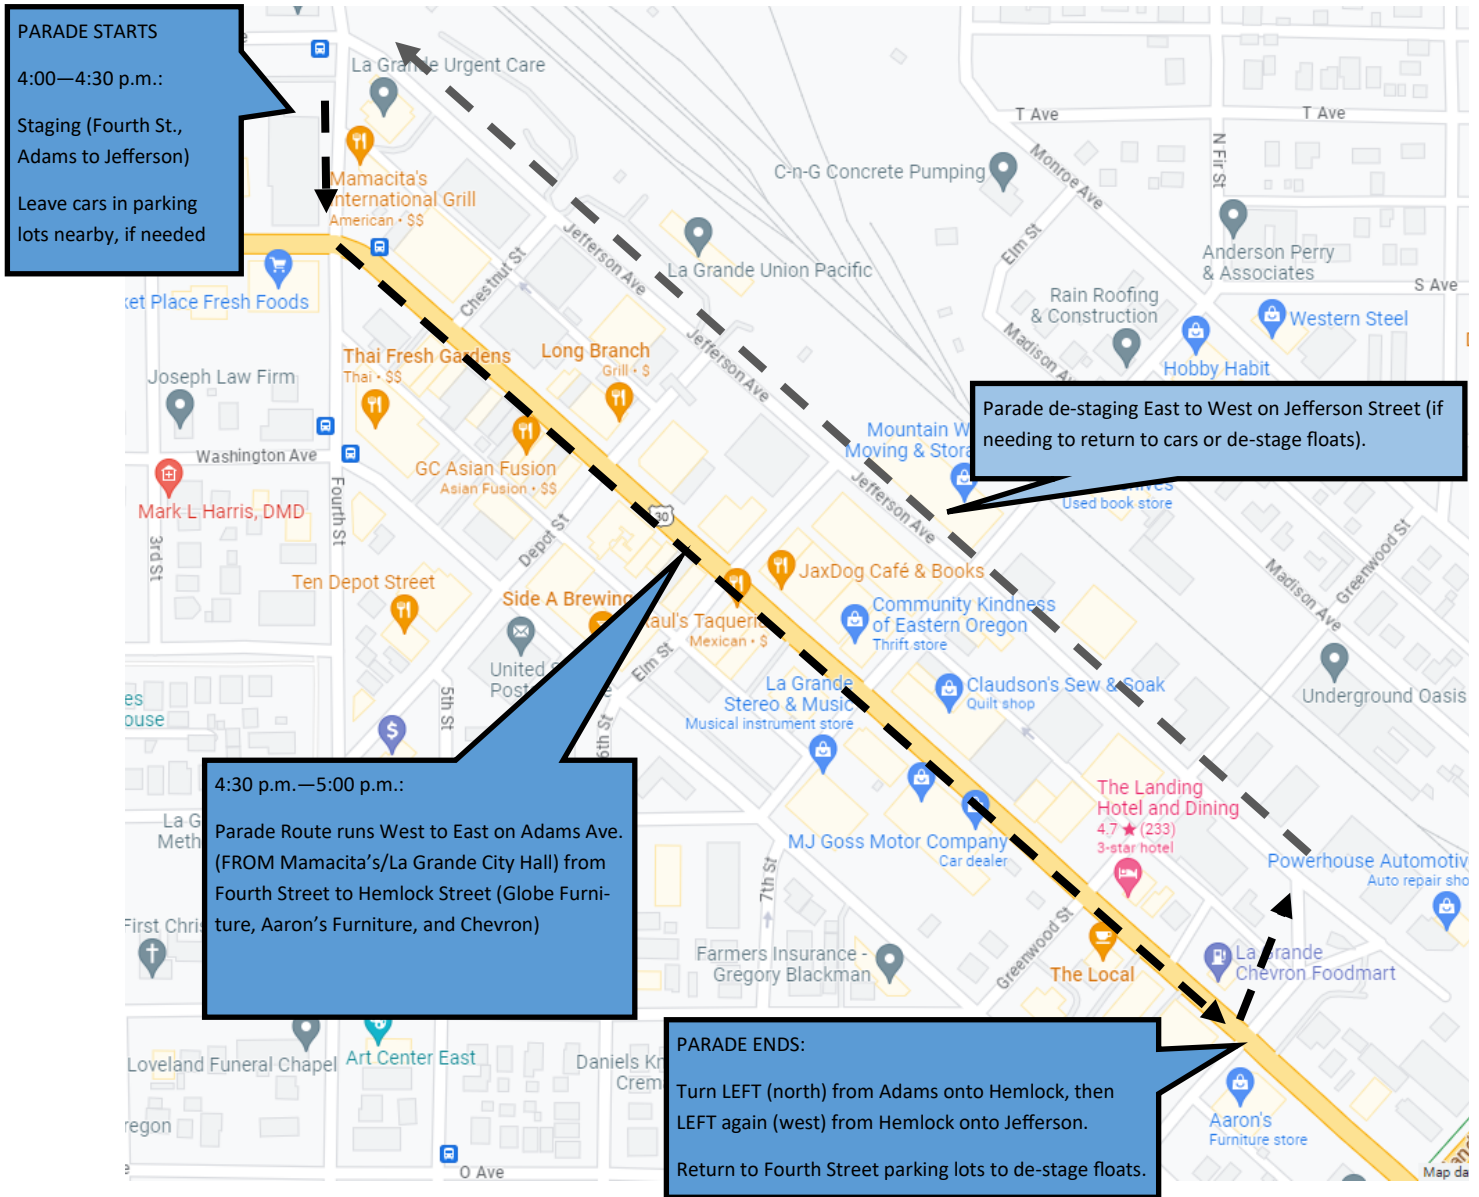

# 2023 EOU Mountaineer March Homecoming PARADE ROUTE

## Parade Route & Reminders

1. Line-up begins at 4:00 on FOURTH STREET (between ADAMS AVE. and JEFFERSON ST.).
2. Leave any vehicles in the Library parking lot or the parking lot across the street on Jefferson, next to The Observer), if needed.
3. The Mountie March will begin promptly at 4:30 p.m. (look for EOU Staff and Alumni Board Volunteers for line-up order).
4. Parade Route is WEST to EAST on ADAMS AVE. from FOURTH ST. to HEMLOCK ST. (Globe Furniture and LG Chevron).
5. At HEMLOCK ST. turn LEFT (NORTH) one block onto JEFFERSON ST. and proceed back (EAST to WEST) to FOURTH ST. to de-stage vehicles, if needed.

- \* Please ensure to clean-up after yourselves (no littering, etc.)
- \* Candy must be handed out (NO THROWING TO ONLOOKERS)
- \* Have fun and Go Mounties!!!